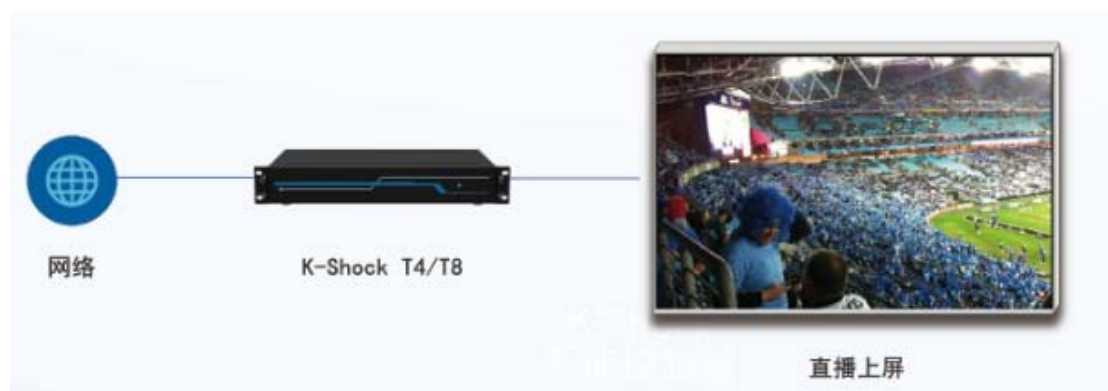

灯光、视频随打碟音乐律动自动改变

打碟机： Disc player

灯光视频随打碟音乐律动自动改变： The light video changes automatically with the rhythm of the disc player

Wechat barrage linkage

Users can scan through WeChat, switch materials, send barrage and pictures, and display them on the on-site display screen to achieve atmospheric interaction.

智能控制器： Smart Controller

On-screen webcast

K-Shock T4/T8 supports RSTP, RMTTP network live streaming, matching corresponding equipment to watch live network content such as football games, TV and live shows.

网络： Internet

直播上屏： live streaming on screen

Compatible with wall plate controls

The device reserves a wallboard control port, which is convenient for users to connect to the wallboard controller and quickly switch working mode.