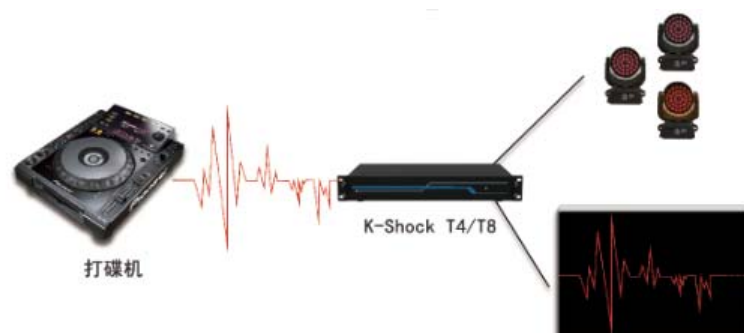

Cloud material update

K-Shock T4/T8 can build a large amount of light and shadow materials without external video signals

Open various scenes, and users can update materials at any time through the Internet to keep up with the trend.

互联网：Internet

云端素材库：Cloud material library

Test-free audio intelligent recognition

Without complex debugging, K-Shock T4/T8 can intelligently analyze the currently connected audio signal,

Real-time adjustment of lighting, video effects and intelligent VJ according to the rhythm of the music.

智能控制器： Smart Controller

On-screen webcast

K-Shock T4/T8 supports RSTP, RMTTP network live streaming, matching corresponding equipment to watch live network content such as football games, TV and live shows.